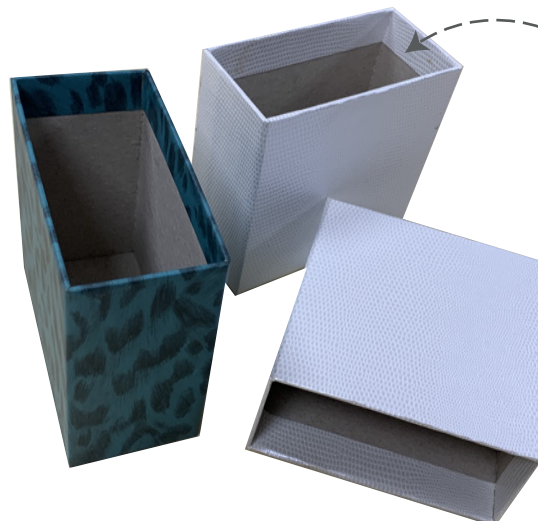

OPTIMUS PRIME - PRODUCTS

BOTTLE BOX

LID PRODUCED ON F7

DRAWER BOX

RIBBON IS HAND FINISHED

SLIP CASE

INSIDE TUCKING CAN BE FINISHED BY HAND OR WITH SECOND MACHINE SPECIFICALLY FOR INSIDE WRAP/TUCKING